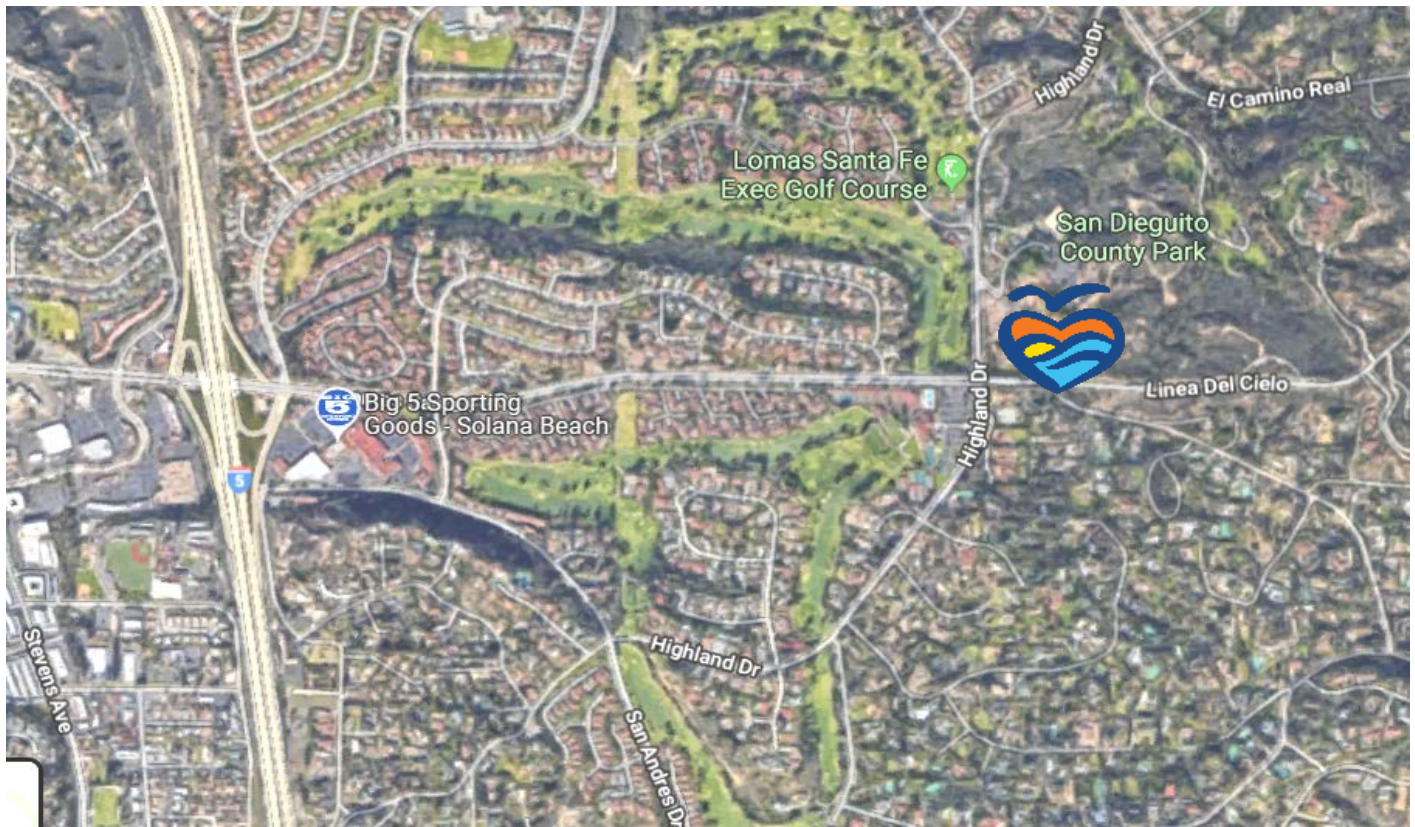

WATERSHED WARRIORS: SAN DIEGUITO COMMUNITY CLEANUP

Saturday, September 28th, 2019

8AM – 10AM

SAN DIEGUITO COUNTY PARK

1628 Lomas Santa Fe Drive, Del Mar, CA 92014

Look for the ILACSD cleanup flag and canopy for supplies and to register on-site!

Directions from I-5	Directions from SR-15
<ul style="list-style-type: none"> ○ From I-5, exit Loma Santa Fe Drive. ○ Continue East on Loma Santa Fe Drive, then turn left onto Highland Drive. ○ Enter the San Dieguito County Park on your right. ○ Check-in at the Ranger kiosk and let them know you're there for the Watershed Warrior cleanup. ○ Park and look for the orange canopy and ILACSD flag! 	<ul style="list-style-type: none"> ○ From SR-15, take the Camino Del Norte exit and travel West; continue onto Camino Del Sur. ○ Turn right on San Dieguito Road, then right on El Apajo Rd, then right on Via De Santa Fe. ○ Turn left on Calzada Del Bosque, then left on Linea Del Cielo, then right on Highland Drive. ○ Check-in at the Ranger kiosk and let them know you're there for the Watershed Warrior cleanup. ○ Park and look for the orange canopy and ILACSD flag!