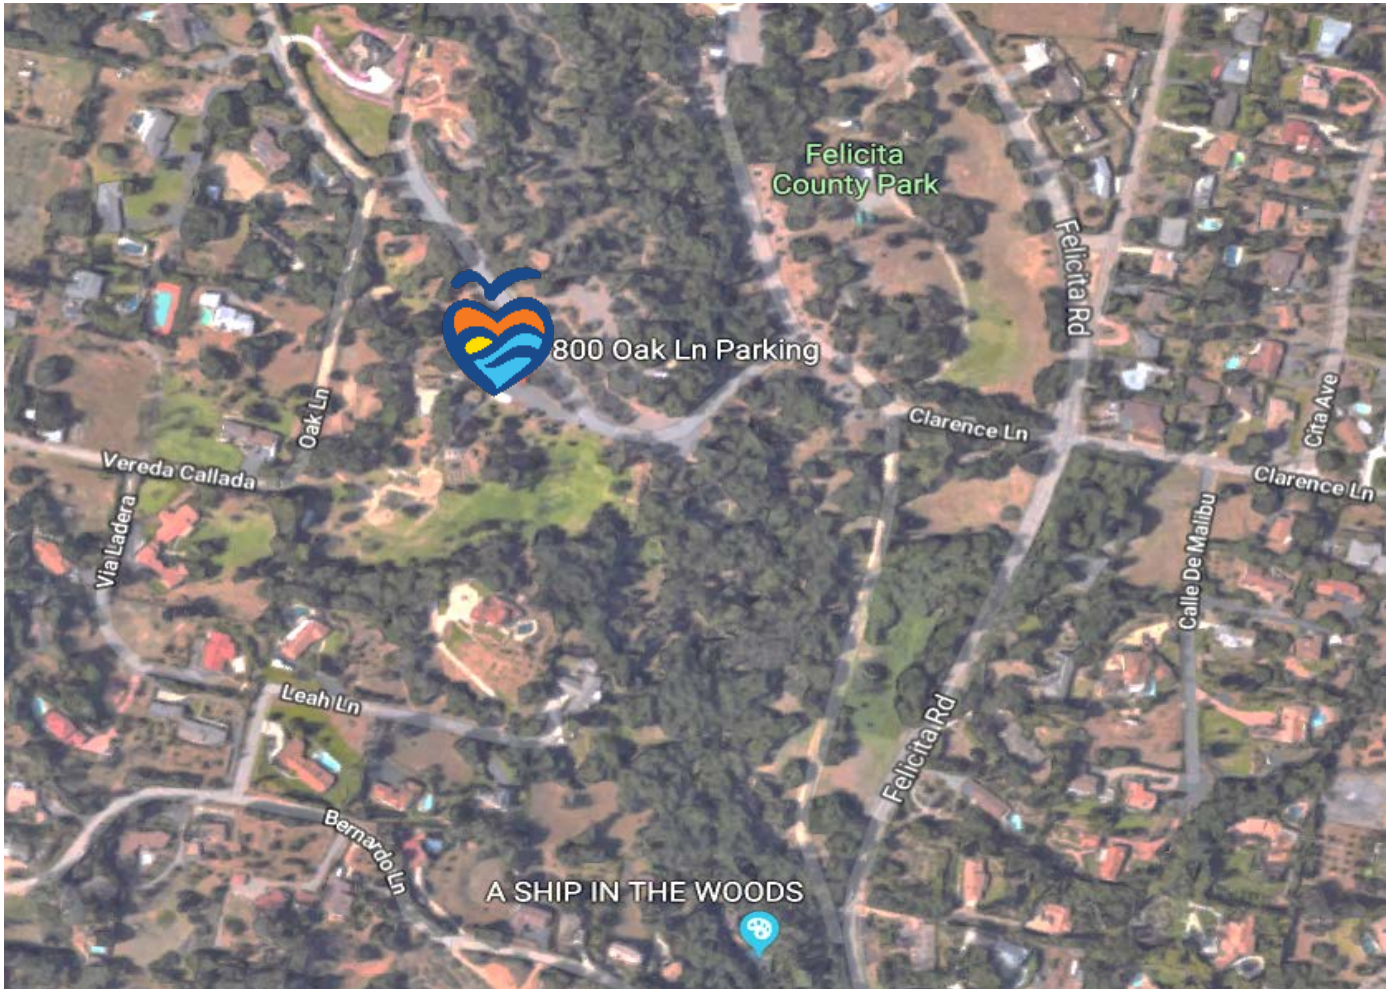

WATERSHED WARRIORS: ESCONDIDO COMMUNITY CLEANUP

SATURDAY, FEBRUARY 23, 2018

10AM – 12PM

Felicita County Park: 742 Clarence Ln, Escondido, CA 92029

(Coordinates: 33.082644, -117.084254) – Park Area #5

Look for the ILACSD cleanup flag and canopy to check-in and get supplies!

Directions from I-5 (Coast)	Directions from I-15 (Inland)
<ul style="list-style-type: none"> ○ Travel on I-5 and take CA-78 E to Gamble Ln in Escondido. ○ Take exit 29 from 1-15 S. ○ Take Felicita Rd to Clarence Ln. ○ Tell the Park Ranger at the front gate you're here for the ILACSD cleanup in Area 5. ○ Find parking; look for the ILACSD orange flag! 	<ul style="list-style-type: none"> ○ Travel on I-15 to Gamble Ln in Escondido. ○ Take exit 29 from 1-15 S. ○ Take Felicita Rd to Clarence Ln. ○ Tell the Park Ranger at the front gate you're here for the ILACSD cleanup in Area 5. ○ Find parking; look for the ILACSD orange flag!