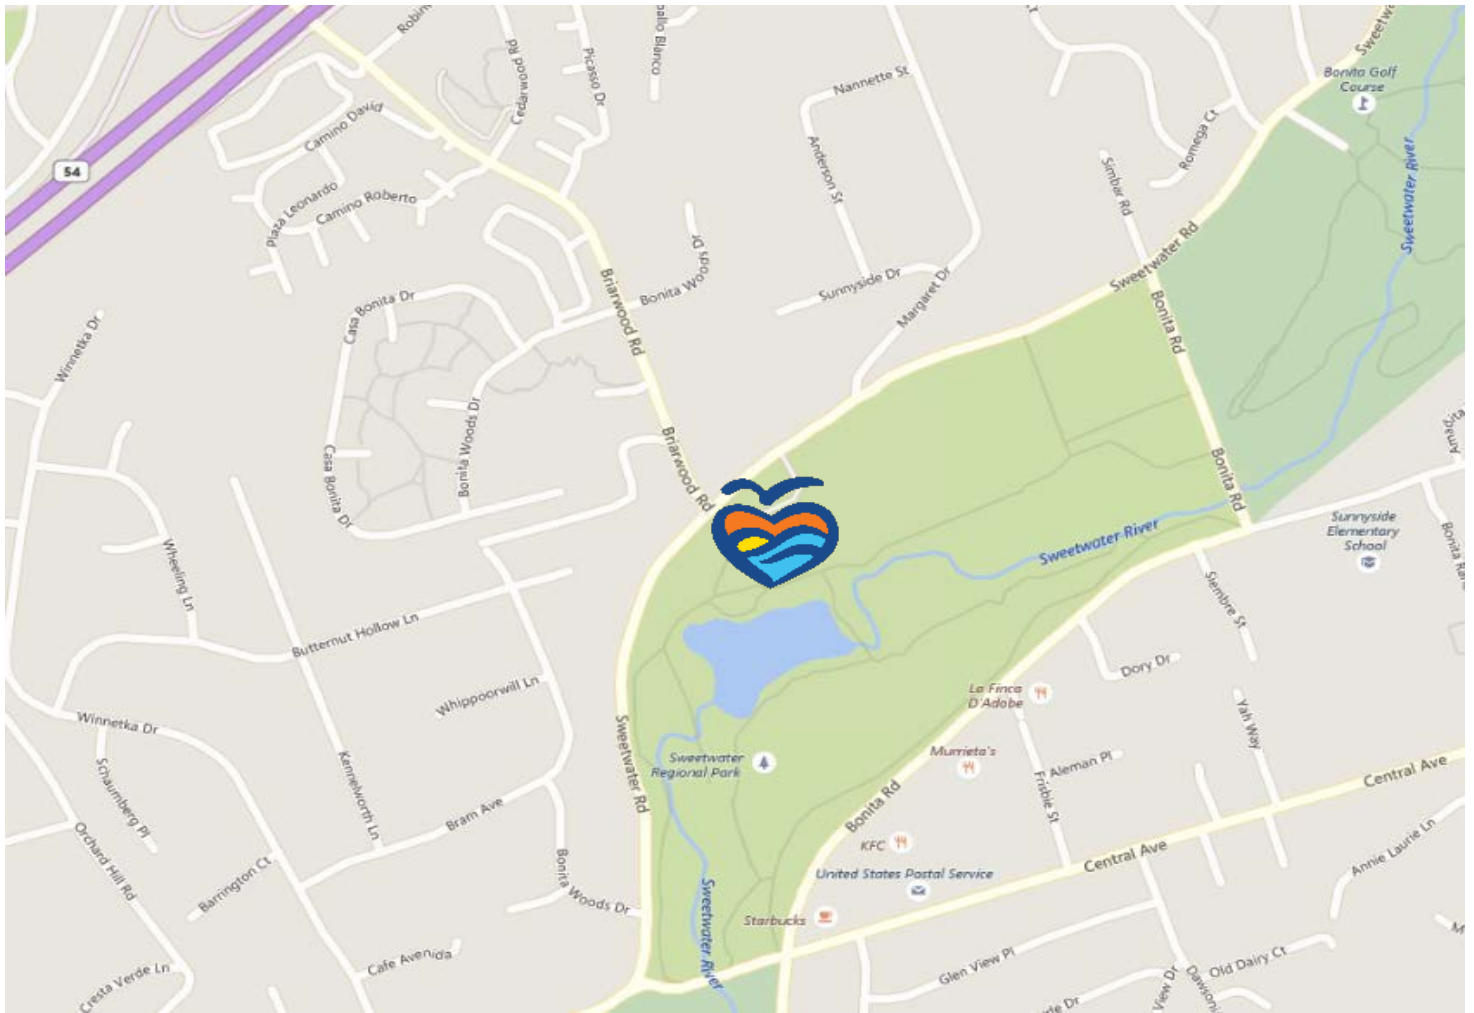

**WATERSHED WARRIORS:
SWEETWATER COMMUNITY CLEANUP**
Saturday, December 15th, 2018
10AM - 12PM

SWEETWATER REGIONAL PARK: OPEN SPACE PRESERVE
5102 Sweetwater Rd, Bonita, CA 91902

Look for the ILACSD cleanup flag and canopy for supplies and to register on-site!

Directions from I-5	Directions from CA-125
<ul style="list-style-type: none"> ○ From I-5, travel to SR-54 and go EAST on SR-54. ○ Exit BRIARWOOD ROAD, and travel SOUTH. ○ Turn LEFT onto SWEETWATER ROAD. ○ Make an immediate RIGHT into the Open Space preserve parking lot. 	<ul style="list-style-type: none"> ○ Travel to CA-125 and head SOUTH on CA-125. ○ Continue SOUTH on SR-54. ○ Exit BRIARWOOD ROAD, and travel SOUTH. ○ Turn LEFT onto SWEETWATER ROAD. ○ Make an immediate RIGHT into the Open Space preserve parking lot.