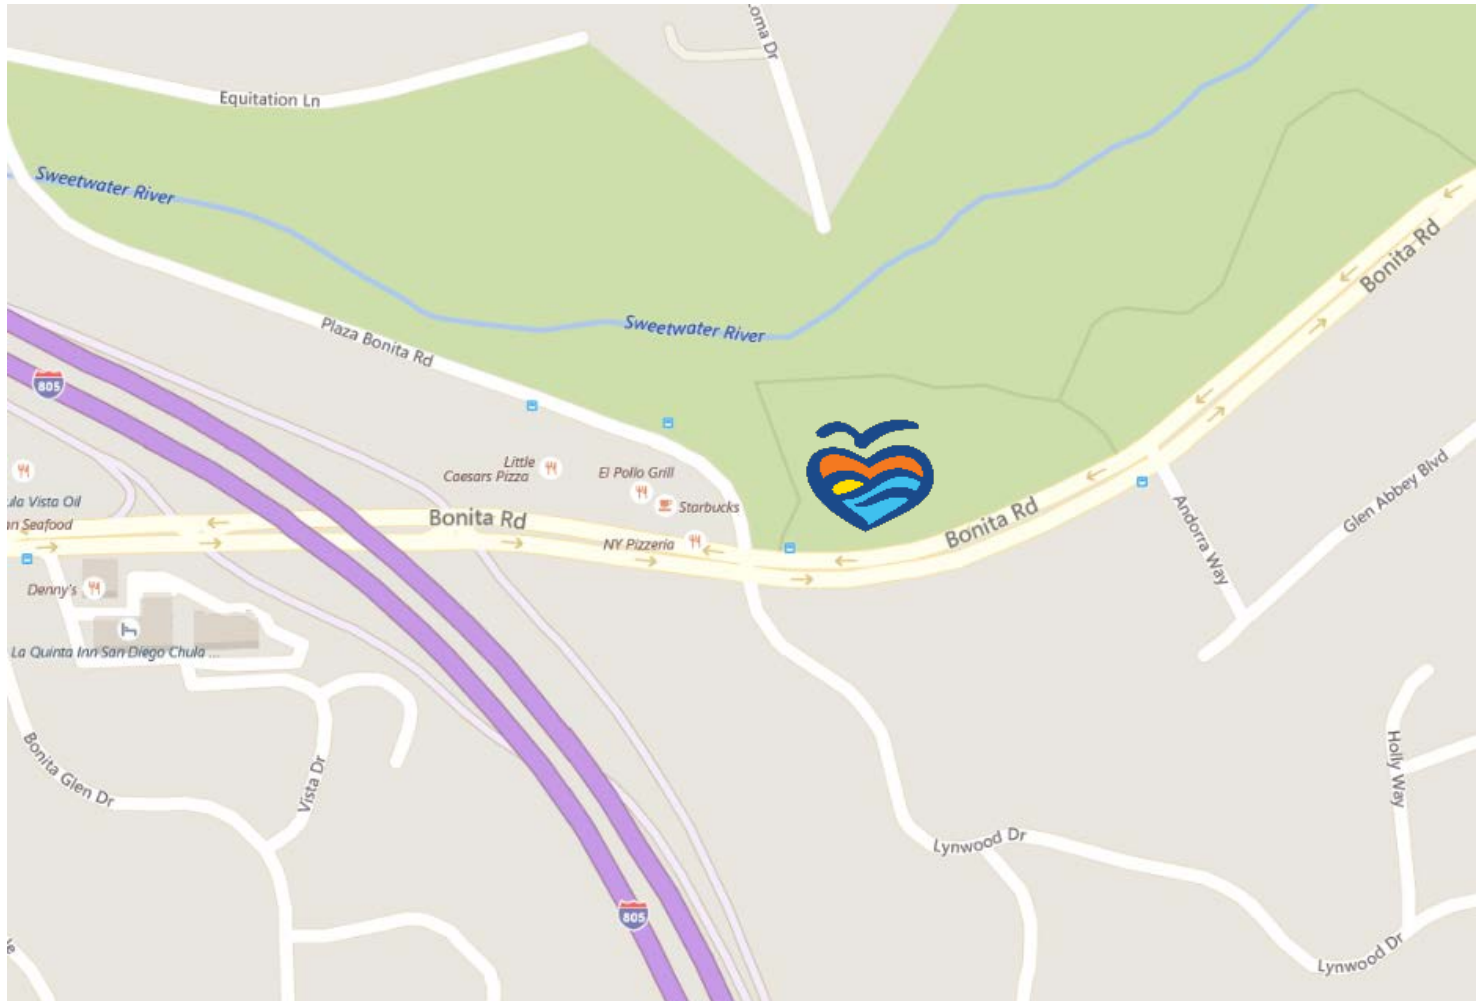

# WATERSHED WARRIORS: BONITA COMMUNITY CLEANUP

Saturday, December 8<sup>th</sup>, 2018

10AM - 12PM

**SWEETWATER REGIONAL PARK: WESTERN STAGING AREA**

**3121 Bonita Rd, Chula Vista, CA 91910**

***Look for the ILACSD cleanup flag and canopy for supplies and to register on-site!***

Directions from I-5	Directions from CA-125
<ul style="list-style-type: none"> <li>○ From I-5, travel to SR-54 and head EAST on SR-54, to I-805</li> <li>○ Take I-805 SOUTH and continue SOUTH</li> <li>○ Exit on BONITA ROAD and travel EAST</li> <li>○ Make a U-turn on ANDORRA WAY</li> <li>○ Turn RIGHT into the Western Staging Area</li> </ul>	<ul style="list-style-type: none"> <li>○ Travel to CA-125 and head SOUTH on CA-125.</li> <li>○ CA-125 turns into SR-54; Continue SOUTH on SR-54.</li> <li>○ Exit on BONITA ROAD and travel EAST</li> <li>○ Make a U-turn on ANDORRA WAY</li> <li>○ Turn RIGHT into the Western Staging Area</li> </ul>