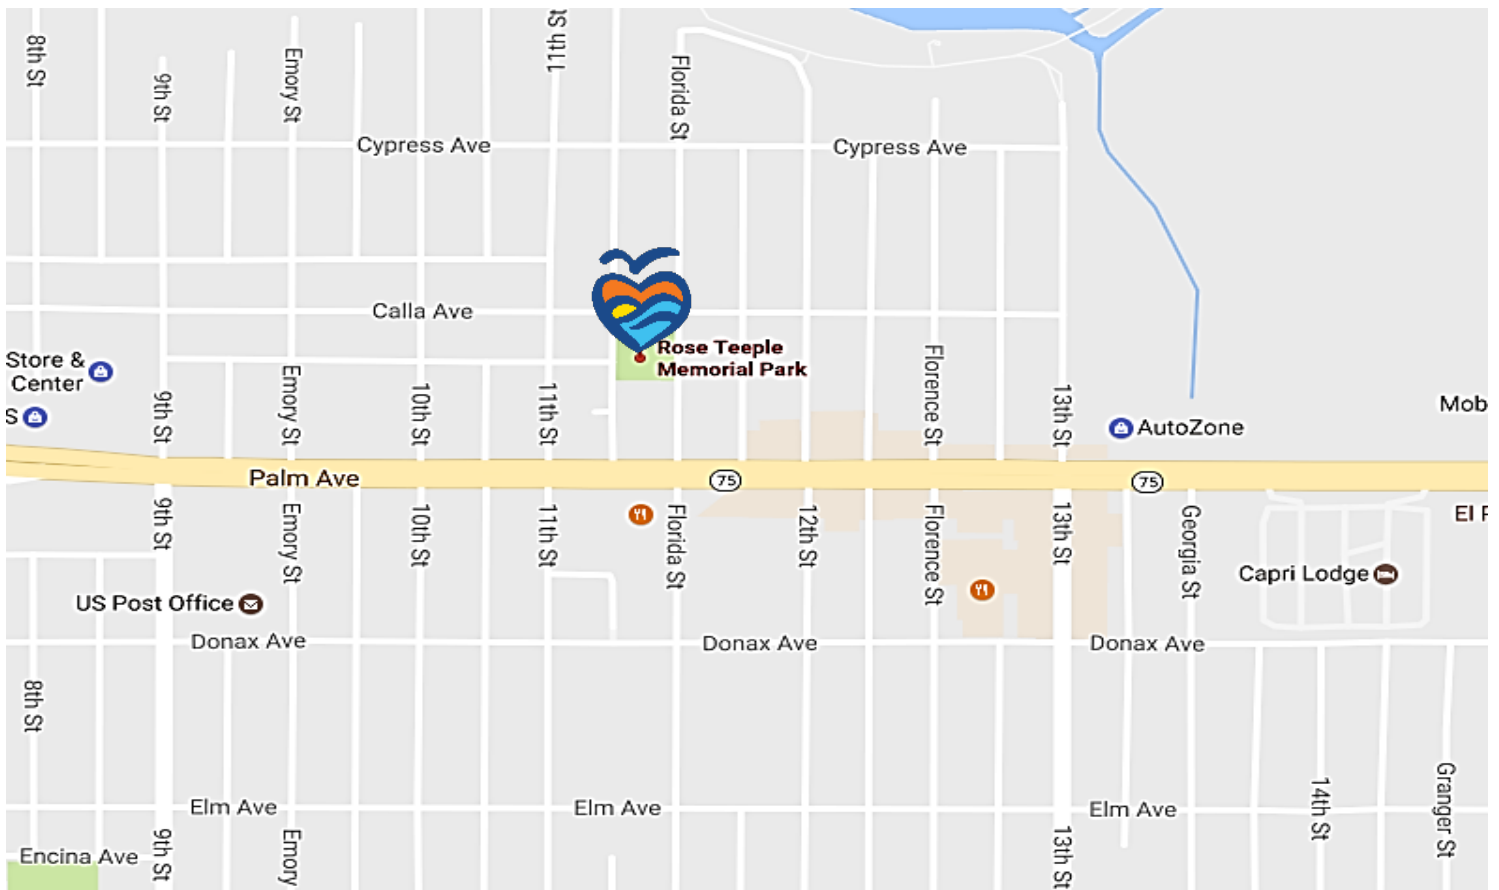

# Clean Cities Initiative: Imperial Beach Cleanup

**Monday January 21<sup>st</sup>, 2018 ~ 10:00am-12:00pm**  
Rose Teeple Memorial Park, Imperial Beach, CA 91932

*Look for the ILACSD cleanup flag and canopy for supplies and to register!*

Directions from I-5	Directions from I-805
<ul style="list-style-type: none"> <li>• Take exit 5A for CA-75/ Palm Ave.</li> <li>• Continue on CA-75 to Florida St.</li> <li>• Park is on the north side of Palm Ave.</li> <li>• Look for parking along side streets and meet at the park.</li> </ul>	<ul style="list-style-type: none"> <li>• Take exit 9 for CA 54W</li> <li>• Continue West to exit 1A and merge onto I-5</li> <li>• From I-5, take exit 5A for CA-75/ Palm Ave.</li> <li>• Continue on CA-75 to Florida St.</li> <li>• Park will be on the north side of Palm Ave.</li> </ul>