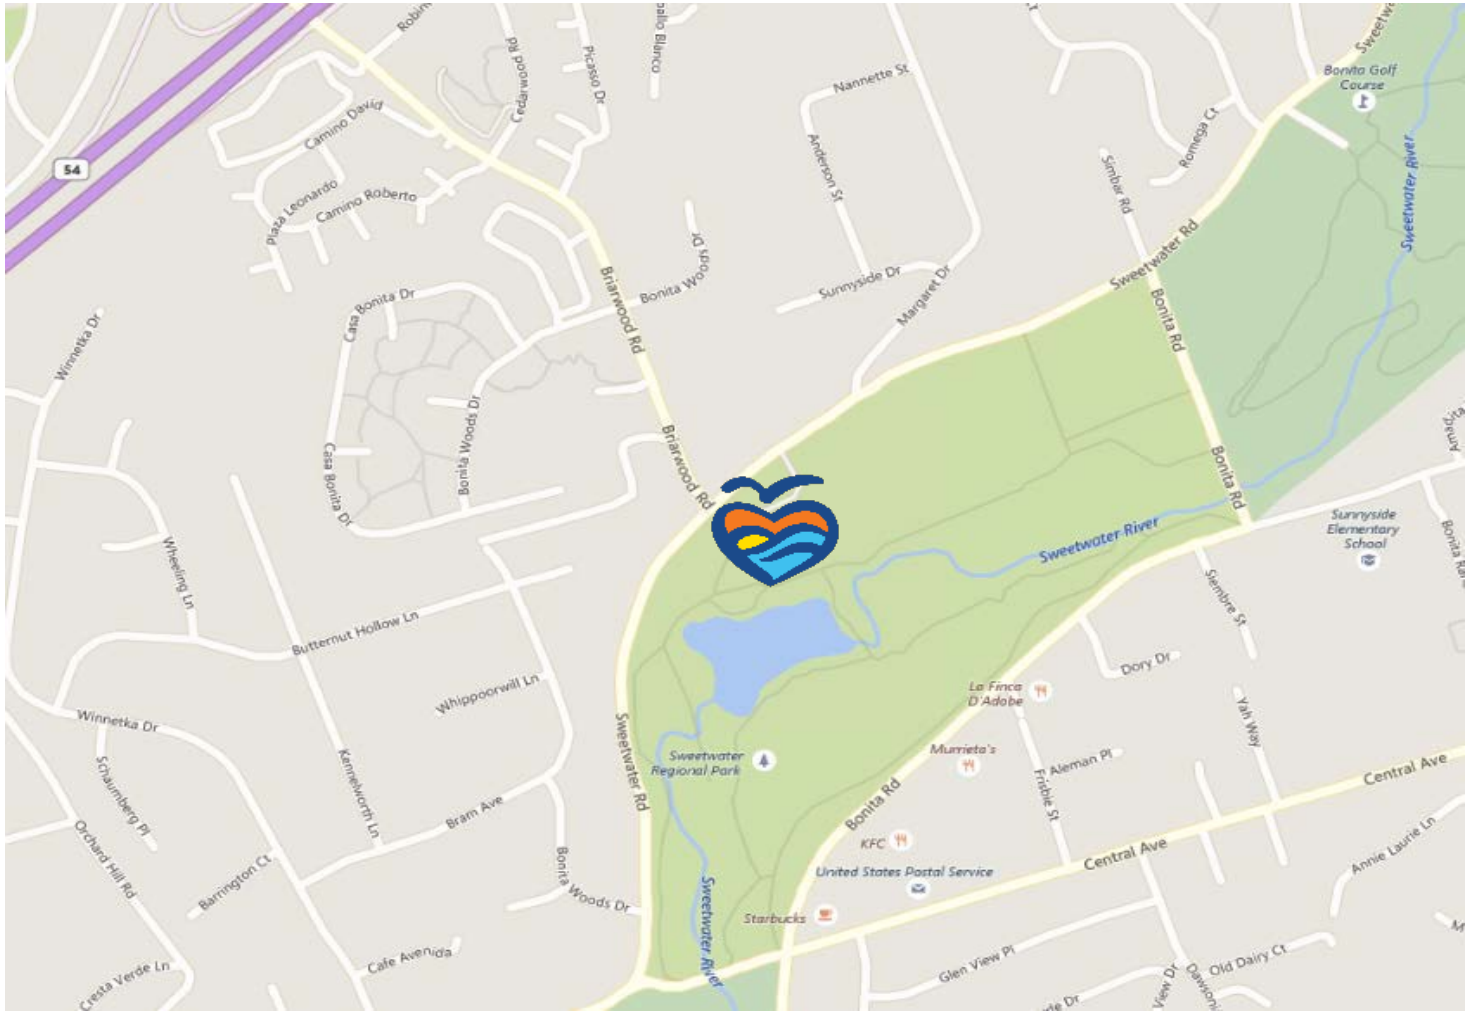

**WATERSHED WARRIORS:
SWEETWATER COMMUNITY CLEANUP**
Saturday, June 22nd, 2019
8AM – 10AM

SWEETWATER REGIONAL PARK: OPEN SPACE PRESERVE
5102 Sweetwater Rd, Bonita, CA 91902

Look for the ILACSD cleanup flag and canopy for supplies and to register on-site!

Directions from I-5	Directions from CA-125
<ul style="list-style-type: none"> ○ From I-5, travel to SR-54 and go EAST on SR-54. ○ Exit BRIARWOOD ROAD, and travel SOUTH. ○ Turn LEFT onto SWEETWATER ROAD. ○ Make an immediate RIGHT into the Open Space preserve parking lot. 	<ul style="list-style-type: none"> ○ Travel to CA-125 and head SOUTH on CA-125. ○ Continue SOUTH on SR-54. ○ Exit BRIARWOOD ROAD, and travel SOUTH. ○ Turn LEFT onto SWEETWATER ROAD. ○ Make an immediate RIGHT into the Open Space preserve parking lot.