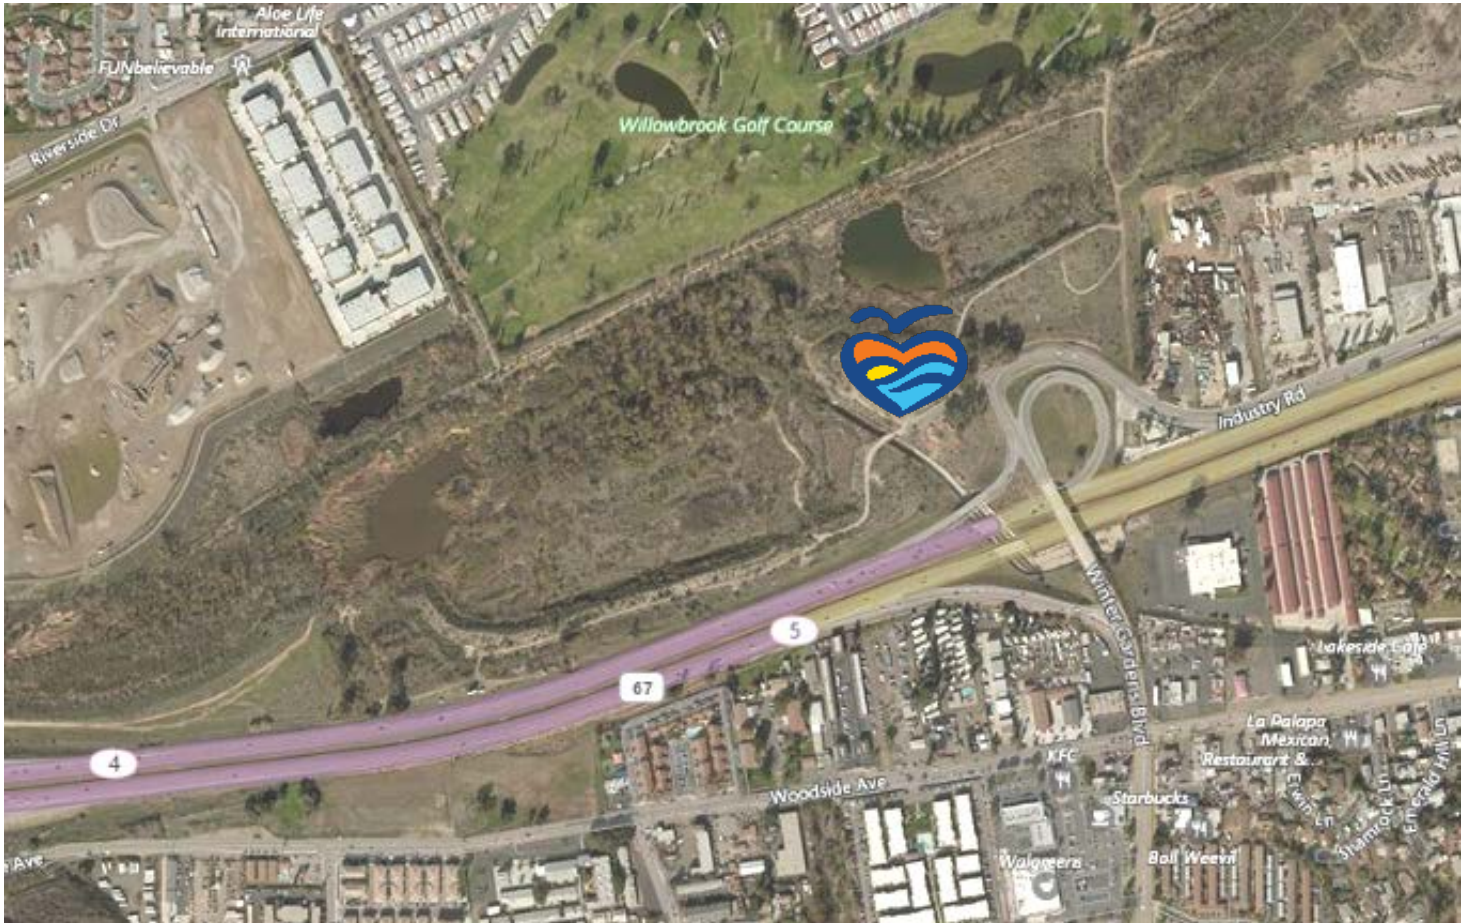

**LOVELY LAKESIDE**  
**Community Cleanup**  
**Saturday, February 24, 2018**  
**9AM – 11AM**

**“THE CATHEDRAL” AT LAKESIDE’S RIVER PARK**  
**12108 INDUSTRY RD, LAKESIDE, CA 92040**

***Look for the ILACSD cleanup flag and canopy for supplies and to register on-site!***

<b>Directions from I-8</b>	<b>Directions from CA-78</b>
<ul style="list-style-type: none"> <li>○ Travel EAST on I-8, and take the CA-67 NORTH.</li> <li>○ Exit WINTER GARDENS BLVD and turn RIGHT.</li> <li>○ Turn LEFT onto WOODSIDE AVENUE.</li> <li>○ Turn LEFT onto CHANNEL ROAD.</li> <li>○ Turn LEFT onto INDUSTRY ROAD, and turn into the dirt driveway to find parking!</li> </ul>	<ul style="list-style-type: none"> <li>○ Travel EAST on CA-78, and turn RIGHT onto CA-67/MAIN STREET.</li> <li>○ Turn RIGHT onto POSTHILL ROAD.</li> <li>○ SLIGHT LEFT onto VALLE VISTA ROAD.</li> <li>○ Turn LEFT onto LAKESIDE AVENUE.</li> <li>○ Continue onto CHANNEL ROAD.</li> <li>○ Turn RIGHT onto INDUSTRY ROAD, and find the dirt driveway to find parking!</li> </ul>