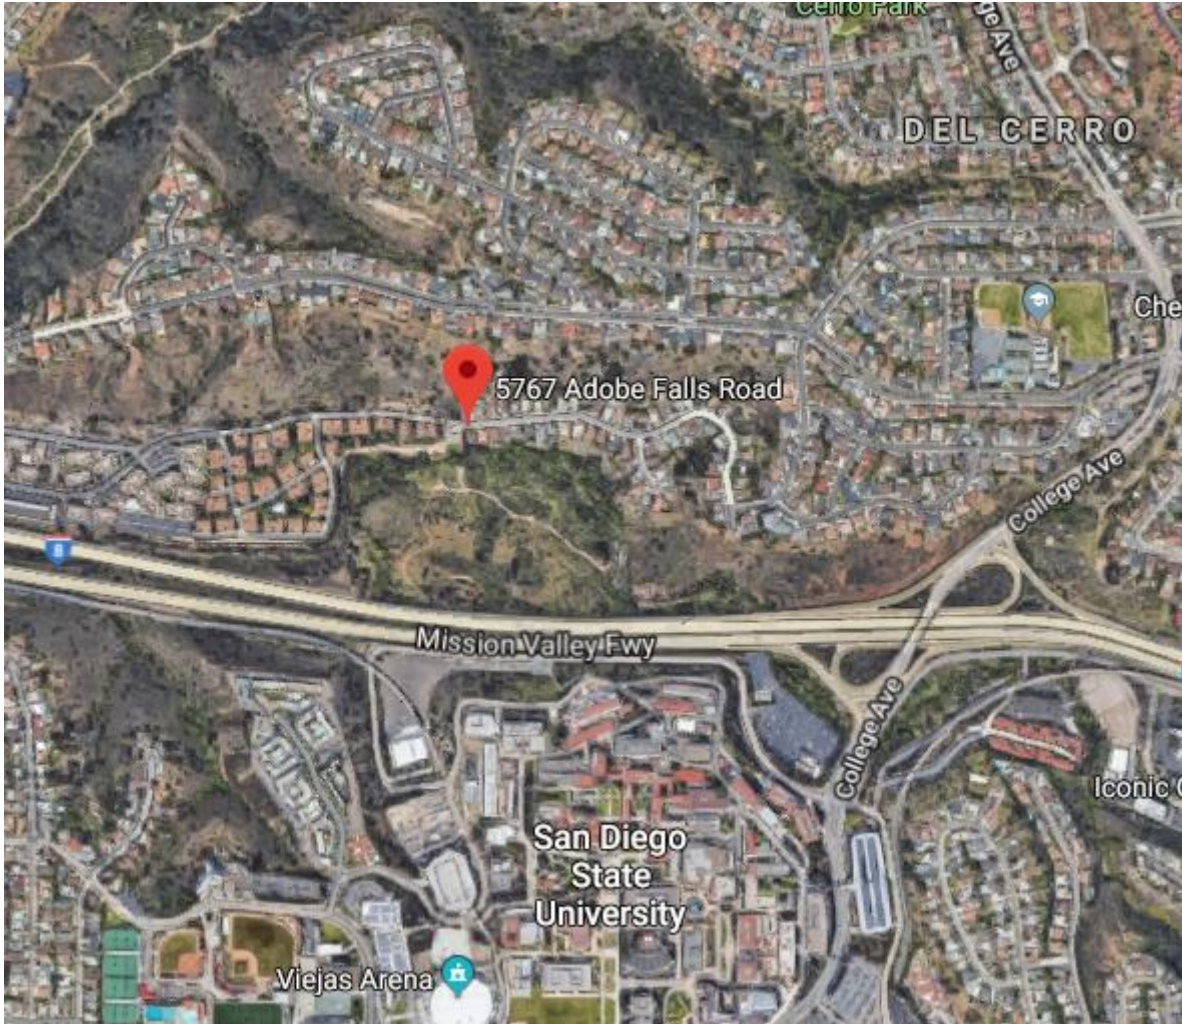

Clean Canyons for a Clean Coast Cleanup

Saturday, May 18th

9:00AM – 12:00PM

Adobe Falls

5767 Adobe Falls Rd, San Diego, CA 92120

Look for the ILACSD cleanup flag and canopy for supplies and to register on-site!

| Directions from Interstate 8 | Directions from Interstate 15 |
|--|--|
| <ul style="list-style-type: none"> ○ Follow I-8 W to College Ave in San Diego ○ Take exit 10, keep right, follow signs for College Ave N and merge onto College Ave ○ Turn left onto Del Cerro Blvd, then left onto Genoa Dr ○ Turn right onto Mill Peak Rd, then continue to Adobe Falls Rd | <ul style="list-style-type: none"> ○ Head north on I-15 N, take Exit 6B and I-8 E to College Ave. ○ Take exit 10 from I-8 E, use any lane to turn left onto College Ave ○ Turn left onto Del Cerro Blvd, then left onto Genoa Dr ○ Turn right onto Mill Peak Rd, then continue to Adobe Falls Rd |