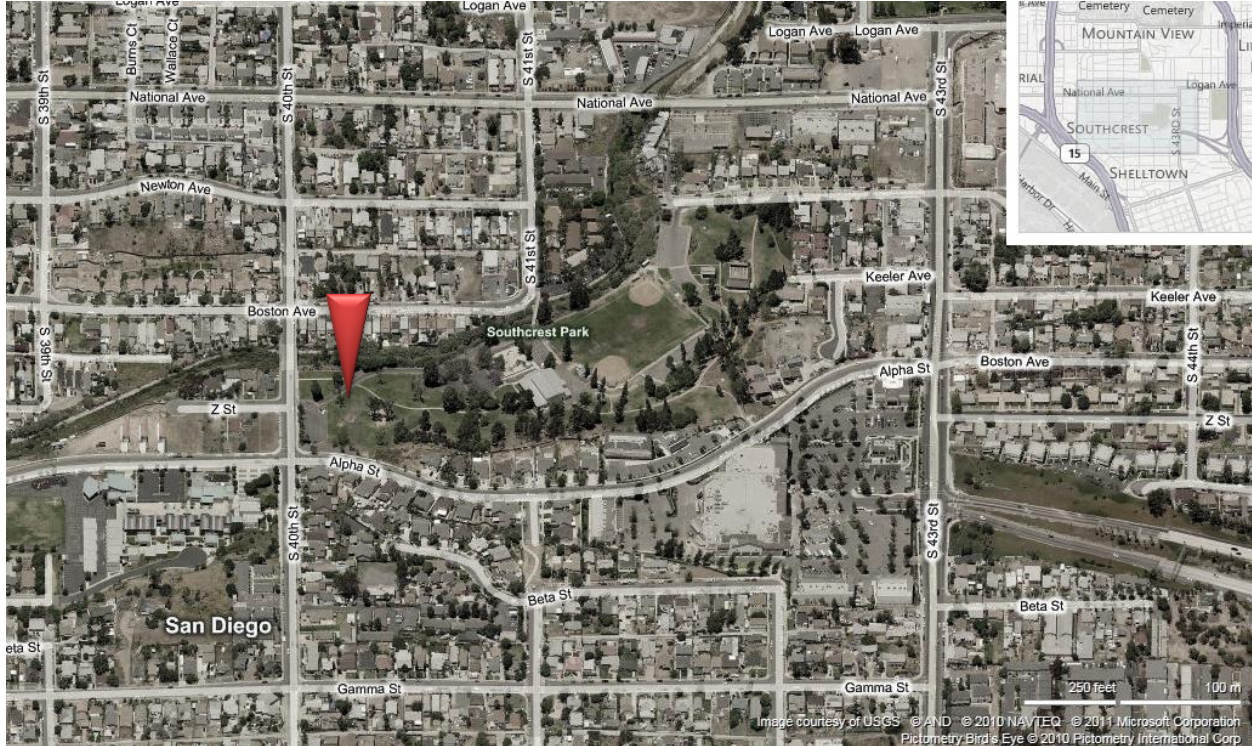

**PROP 50—Chollas Creek Trash Trackers Cleanup**  
 Monday, February 6, 2012 from 10AM to noon  
 Southcrest Park—S 40<sup>th</sup> St. and Z St., San Diego, 92113

**From 5 South**

- Take the Main St (12) exit toward National City Bl.
- Turn left onto Main St.
- Take the 1<sup>st</sup> left onto Division St.
- Turn left onto S 40<sup>th</sup> St.
- Park is on your right side.

**From 5 North**

- Take the Main St/12 exit toward National City Bl.
- Slight right onto Osborn St.
- Turn left onto Division St.
- Turn left onto S 40<sup>th</sup> St.
- Park is on your right side.

**From 805 FWY**

- Exit at 43<sup>rd</sup> St and turn right.
- Turn left onto Alpha St/Boston Ave.
- Turn right onto S 40<sup>th</sup> St. Park is on your right side.